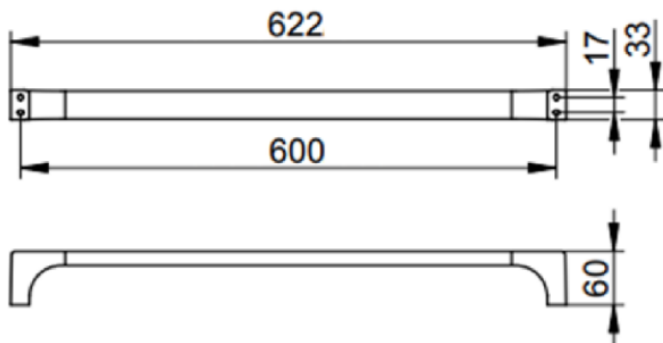

KEUCO

Brand : HACEKA, Netherlands
Name : ED11 Bath towel rail
Item Code : 11101 010600
Designer : Keuco
Color / Finish : Chrome
Dimensions : 622 x 60 x 33 mm

Product info:

- Bath towel rail
- 600mm

Design awards